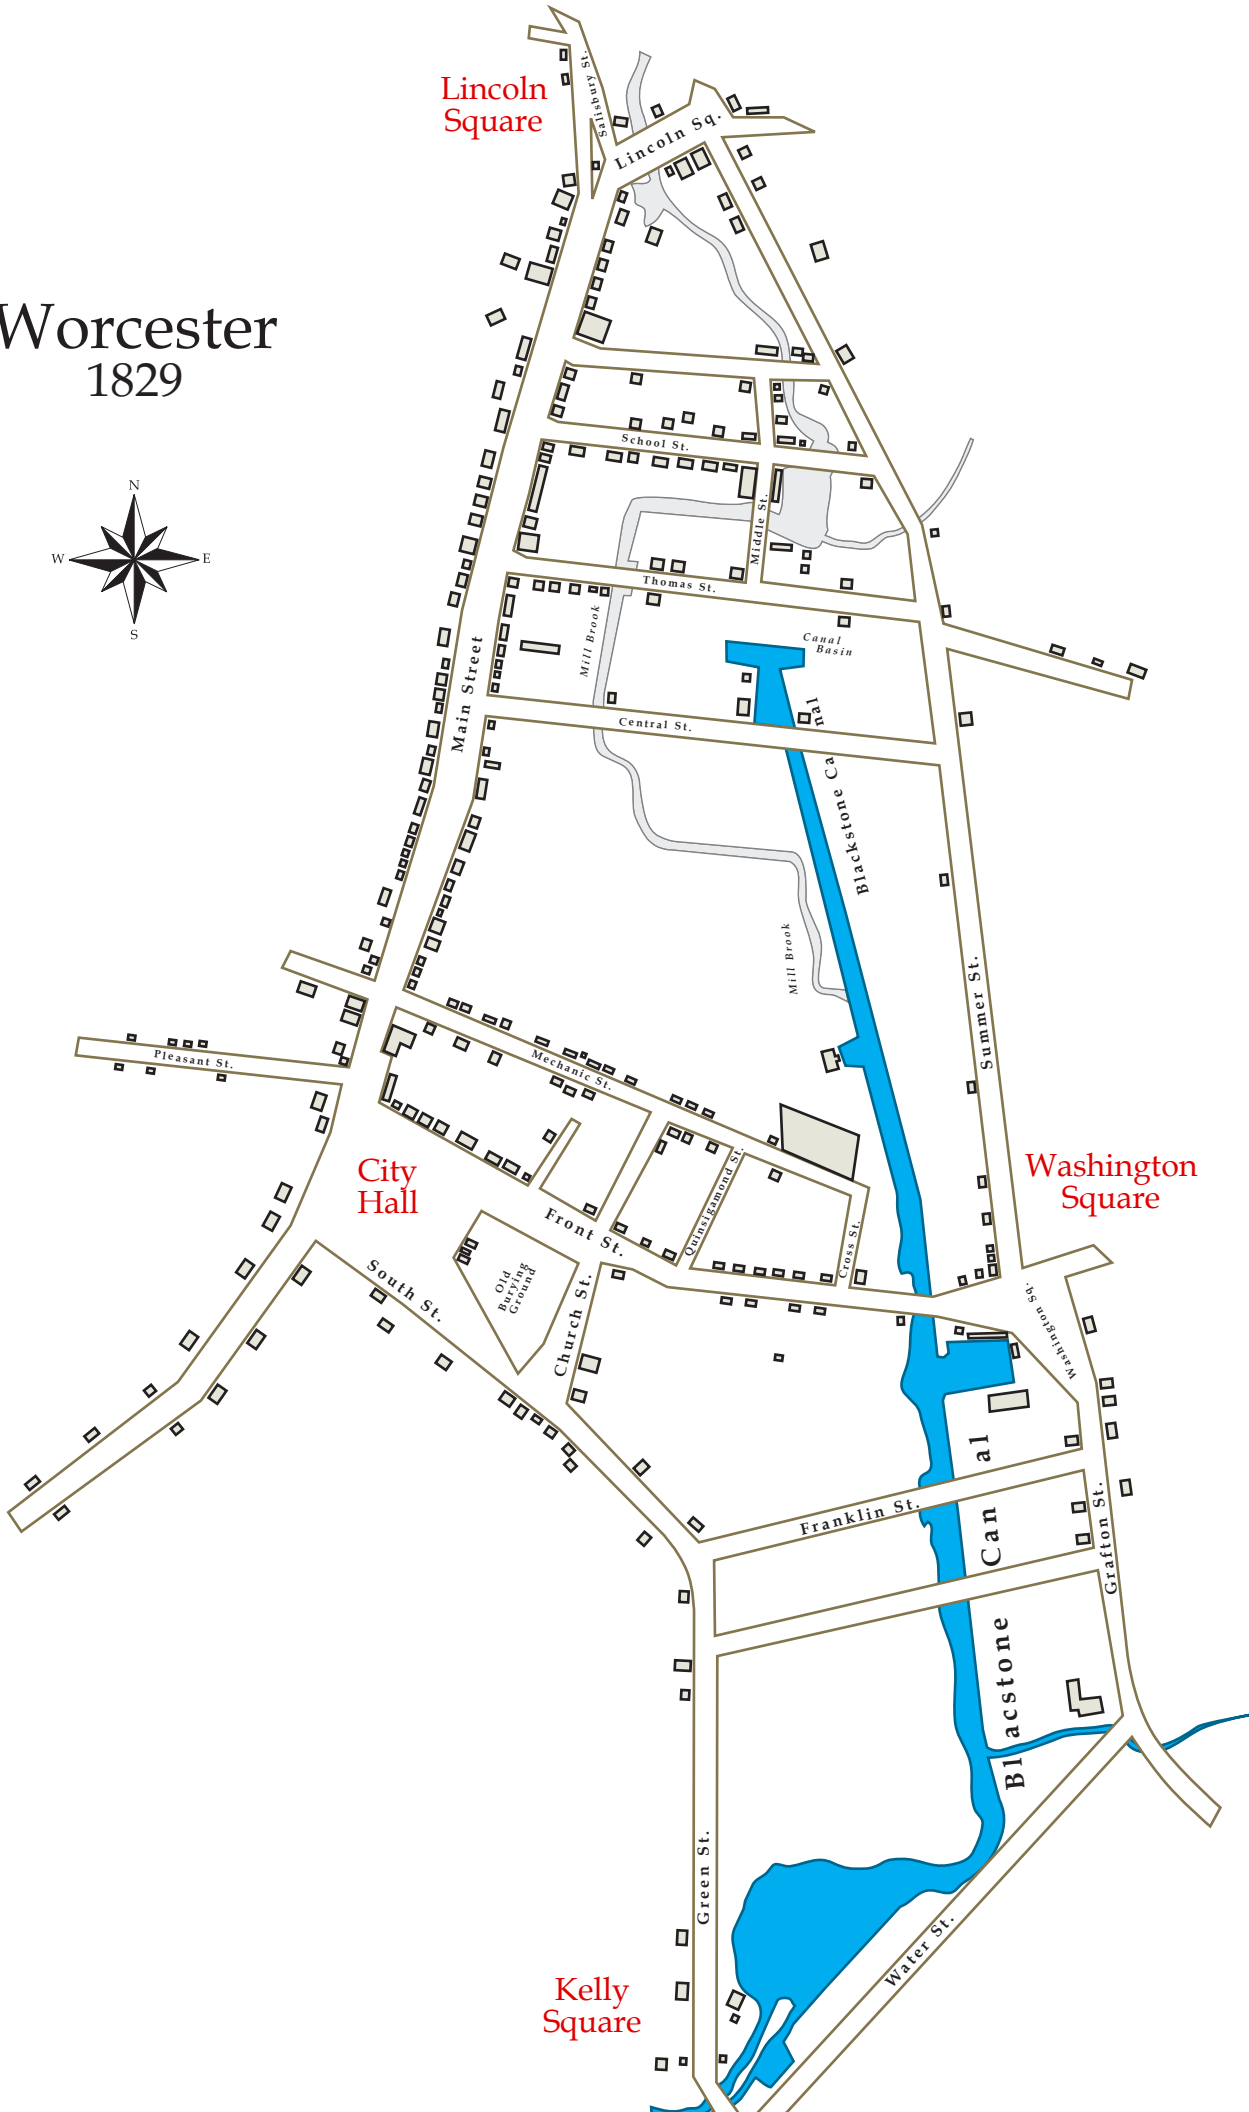

Worcester 1795

Lincoln Square

Second Parish Meeting House

Court House

Printing Office

Goal House

School House

Burpees Tavern

County Treasurer

Road from Boston

Heywoods Tavern

Bimelick Brook

Mowers Tavern

County Registry

City Hall

First Parish Meeting House

Washington Square

Kelly Square

Worcester 1829

Worcester 1840

Worcester 1848

Lincoln Square

City Hall

Washington Square

with Blackstone canal route
through Downtown