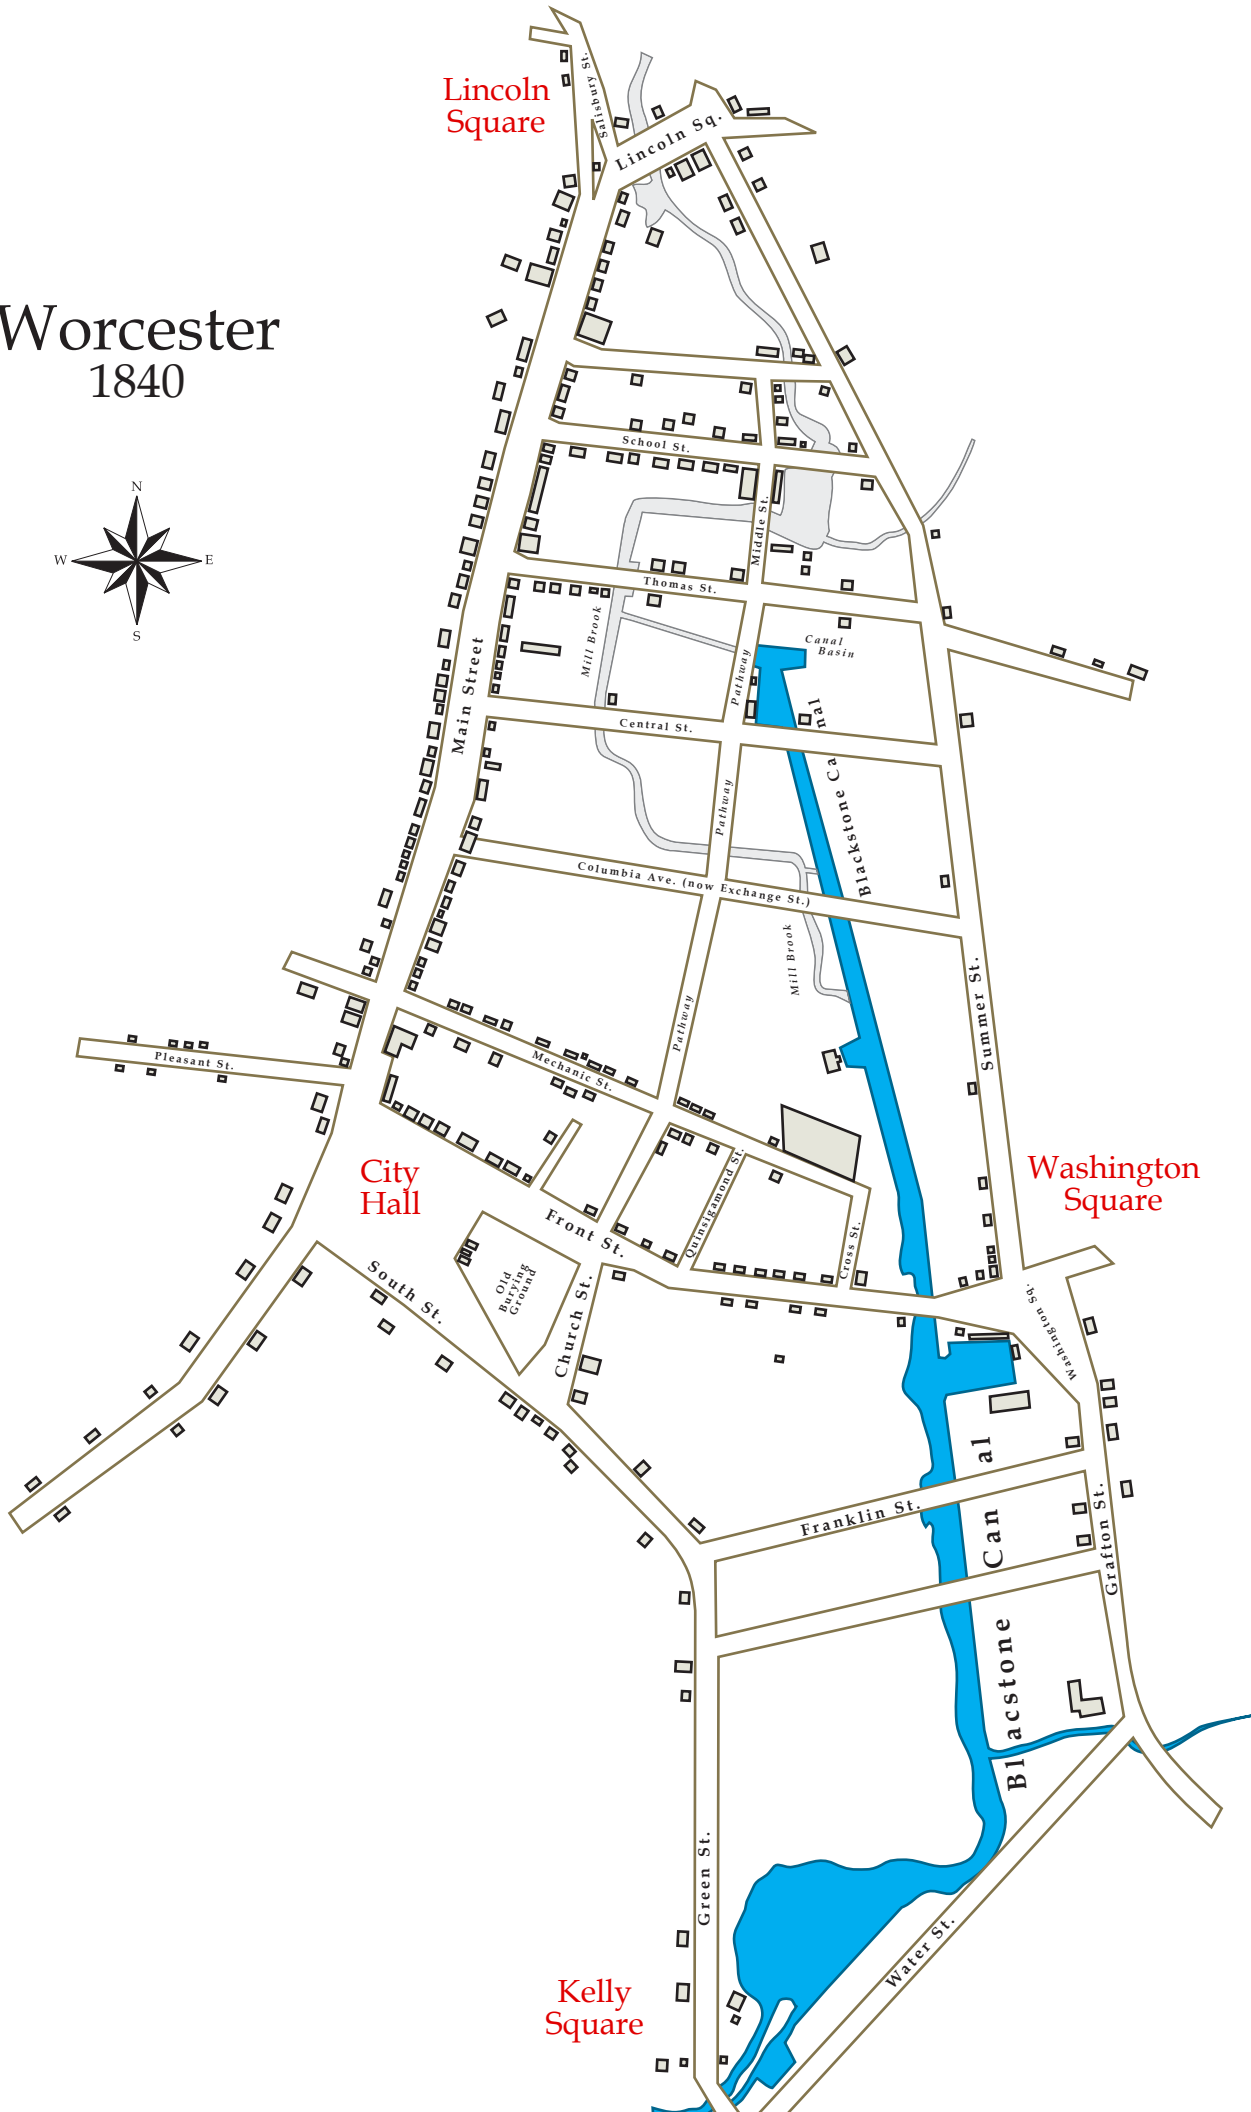

Worcester 1795

Lincoln Square

Second Parish Meeting House

Court House

Printing Office

Goal House

School House

Burpees Tavern

County Treasurer

Road from Boston

Heywoods Tavern

Bimelick Brook

Mowers Tavern

County Registry

City Hall

First Parish Meeting House

Washington Square

Kelly Square

Worcester 1829

Worcester 1840

Worcester 1848

Lincoln Square

City Hall

Washington Square

with Blackstone canal route
through Downtown